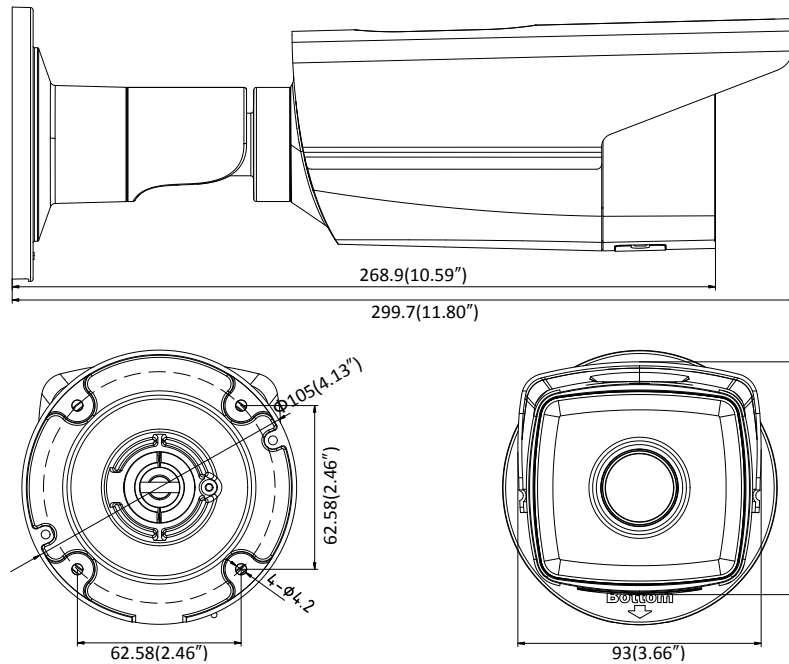

Dimensions

Unit: mm

Accessories

Junction Box

Distributed by

HIKVISION®

Headquarters

No.555 Qianmo Road, Binjiang District,
Hangzhou 310051, China
T +86-571-8807-5998
overseasbusiness@hikvision.com

Hikvision USA
T +1-909-895-0400
sales.usa@hikvision.com

Hikvision Italy
T +39-0438-6902
info.it@hikvision.com

Hikvision Singapore
T +65-6684-4718
sg@hikvision.com

Hikvision Africa
T +27 (0) 0351172
sale.africa@hikvision.com

Hikvision Europe
T +31-23-55-42-770
info.eu@hikvision.com

Hikvision France
T +33(0)1-85-330-450
info.fr@hikvision.com

Hikvision Oceania
T +61-2-8599-4233
salesau@hikvision.com

Hikvision Hong Kong
T +852-2151-1761

Hikvision Middle East
T +971-4-8816086
salesme@hikvision.com

Hikvision Spain
T +34-91-737-16-55
info.es@hikvision.com

Hikvision Canada
T +1-909-895-0400
sales.usa@hikvision.com

Hikvision Russia
T +7-495-669-67-99
saleru@hikvision.com

Hikvision Poland
T +48-22-460-01-50
poland@hikvision.com

Hikvision Korea
T +82-31-731-8841
sales.korea@hikvision.com

Hikvision India
T +91-22-28469900
sales@pramahikvision.com

Hikvision UK
T +01628-902140
support.uk@hikvision.com

Hikvision Brazil
T +55 11 3318-0050
Latam.support@hikvision.com